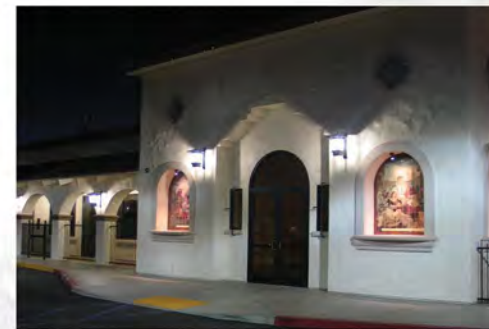

*Sacred Art will always
tell the story of faith.*

Sacred Art Murals at St. Charles Catholic Church, North Hollywood, CA