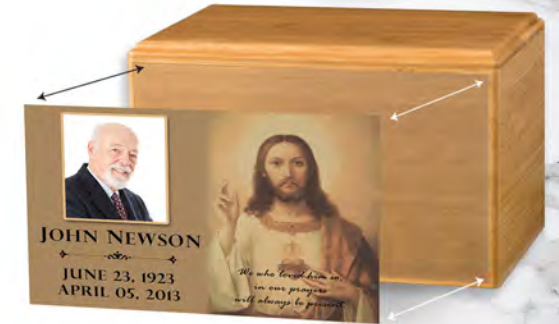

Rectangular flat steel portraits are available in many sizes suitable for use on wooden urns as pictured above.

High durability, non-fading porcelain plaques available in any size up to 12" x 16 3/4"