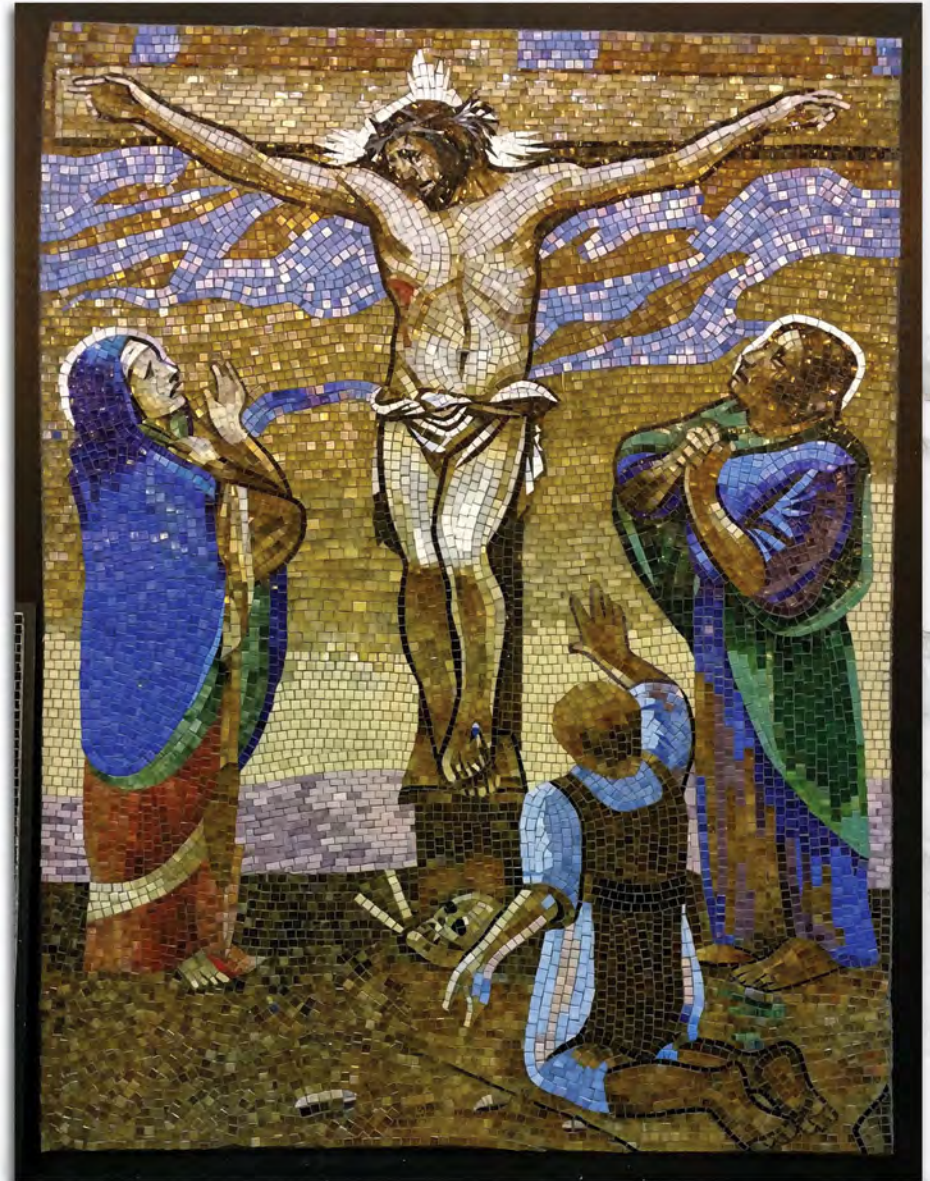

Sacred Art Mosaics

*The 12th Station of the Cross - Jesus dies on the Cross
Artwork by Anthony Visco*