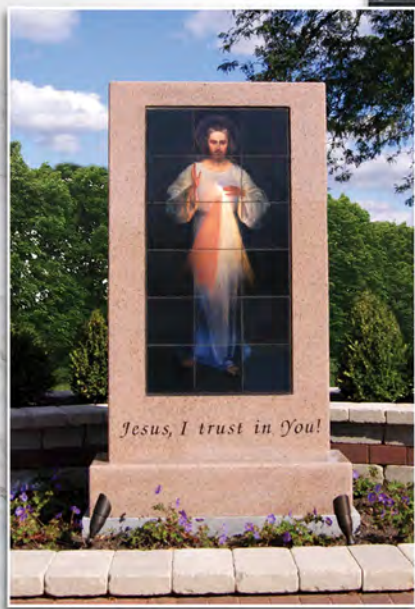

Bronze Framed Memorial Plaques

Ideal for mausoleums, columbaria, and granite markers. Frames securely hold interchangeable memorial plaques for easy replacement should a date inscription require updating.

Large Bronze Framed Memorial Plaques
FMP-2
10⁵/₈" wide x 6³/₈" tall x ³/₄" thick
(Opening size is 8⁵/₈" wide x 4¹/₄" tall)

Small Bronze Framed Memorial Plaques
FMP-1
10⁵/₈" wide x 4⁵/₈" tall x ³/₄" thick
(Opening size is 8⁵/₈" wide x 2⁵/₈" tall)

Sacred Art Murals

Sacred Art Murals installed at Mount Saint Mary Cemetery in Flushing, NY

Porcelain is a durable support material for Sacred Art Murals. It ensures that the artwork will last for centuries in any environment, interior or exterior. Mural sizes available from a few square feet to hundreds of square feet.